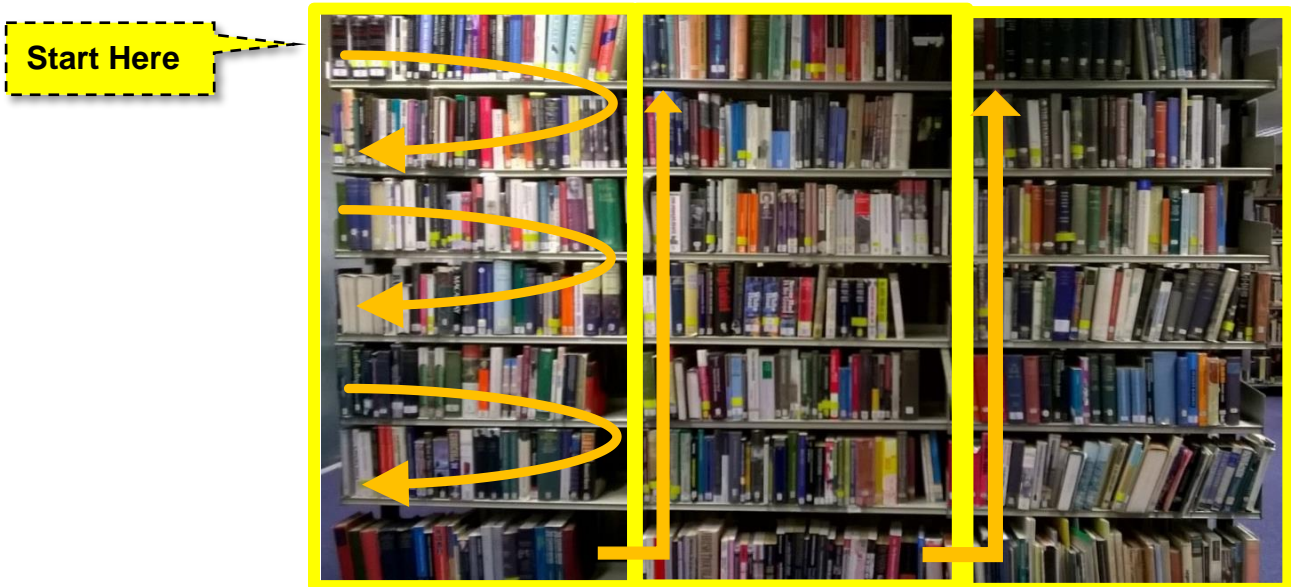

Class Number: 823.912 ORW

Status 'Available'

2. Find the correct set of shelves

Numbers are displayed on the ends of the shelving stacks to help you find items.

- 000-099 Computing/Animation/Web Design
- 100-299 Psychology/Philosophy
- 300-399 Politics/Economics/Tourism/Law/Social Policy/Early Years /Education
- 400-499 Languages/English
- 500-599 Mathematics/Biology
- 600-699 Health/Engineering
- 700-799 Art/design/Animation
- 800-899 Literature/Creative Writing
- 900-990 History

Class Number: **823.912 ORW**

3. Find the class number on the shelf

Read each bay of books separately, shelf by shelf, before proceeding to the next bay. Three bays and the order in which to search are indicated below.