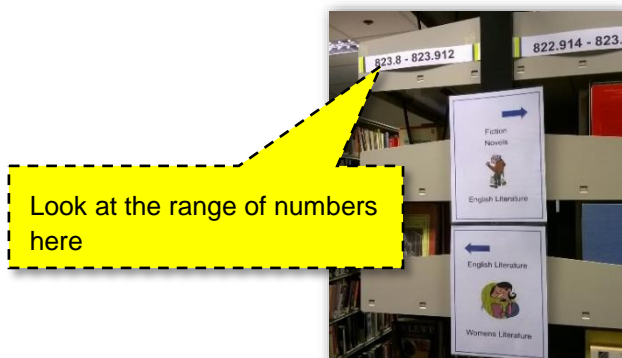

Class Number: 823.912 ORW

Status 'Available'

2. Find the correct set of shelves

Numbers are displayed on the ends of the shelving stacks to help you find items.

- 000-099 Computing/Animation/Web Design
- 100-299 Psychology/Philosophy
- 300-399 Politics/Economics/Tourism/Law/Social Policy/Early Years /Education
- 400-499 Languages/English
- 500-599 Mathematics/Biology
- 600-699 Health/Engineering
- 700-799 Art/design/Animation
- 800-899 Literature/Creative Writing
- 900-990 History